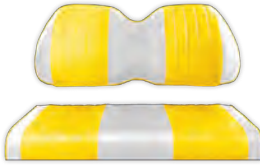

BLACK
350FPD BLK SET
OEM:10202409

CHOOSE YOUR SEAT COLOR

SOLID COLORS

SOLID BEIGE
BEIGE

SOLID WHITE
WHITE

SOLID BLACK
BLACK

TWO-TONE COLORS

**CUSTOM SEWN
MARINE GRADE
VINYL**

WHITE/LIME
PSC4-005

WHITE/BRIGHT BLUE
WIS 748/WIS 746

WHITE/PURPLE
PSC4-008

BLACK/SKY BLUE
TRA 604/TRA 6638

WHITE/SKY BLUE
WIS 748/TRA 6638

WHITE/TEAL
WIS 748/ARM110

WHITE/YELLOW
PSC4-009

WHITE/NAVY
PSC4-007