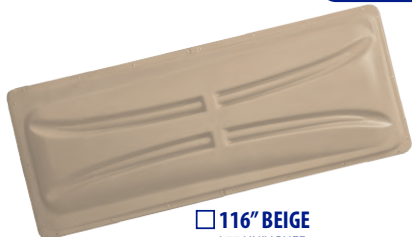

80" ORANGE
77 UNIV ORANGE

80" RED
77 UNIV RED

80" PURPLE
77 UNIV PURPLE

80" TEAL
77 UNIV TEAL

80" SKY BLUE
77 UNIV SKY

80" NAVY
77 UNIV NAVY

80" YELLOW
77 UNIV YELLOW

116" CANOPY